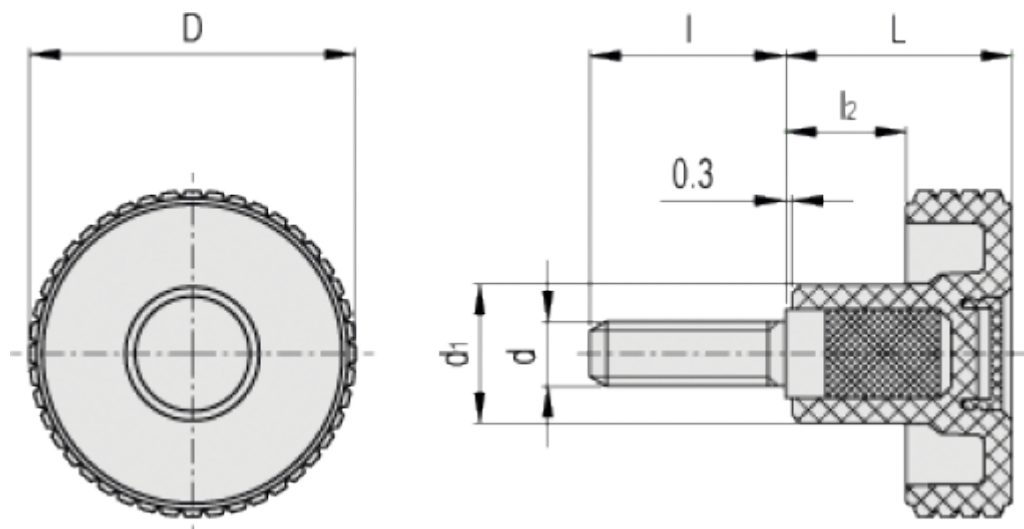

Article number: 23020342214

Description: E+G Knurled knob MBT.30 p-M5x10-C4, Yellow

## Measures

D	= 31
d1	= 15
d6g	= M5
L	= 24
l	= 10
l2	= 11.5